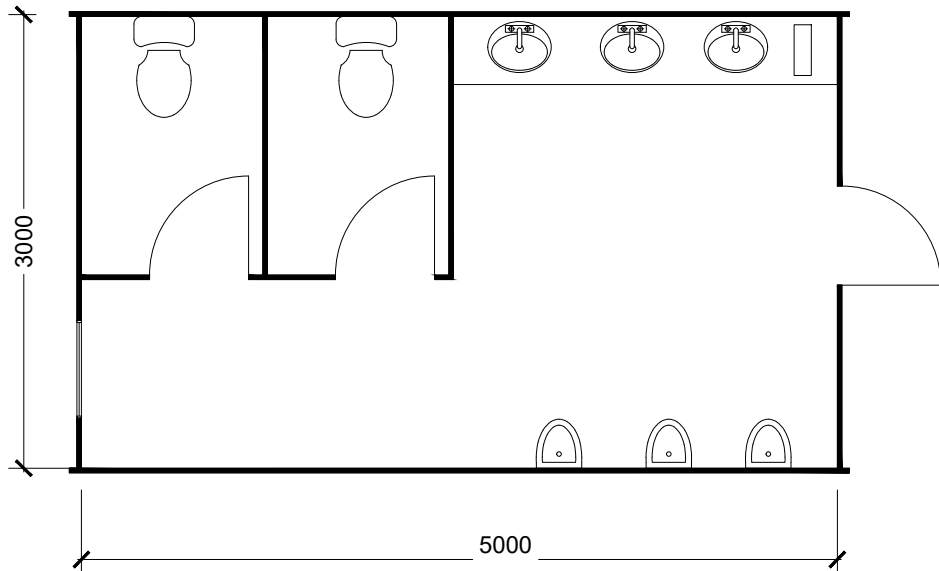

Front Elevation

Position of the door varies to suit the layout and usage

Rear Elevation

Position and size of windows vary to suit the layout and usage

Side Elevation

Side Elevation

Scale Bar - metres

Male Cloakroom

Female Cloakroom

GIA - 15.00m²
GEA - 15.76m²

CLOAKROOM PODS

Berry Bank Park, Oddington

Date - Dec 2022

Scale - 1:50 @ A3