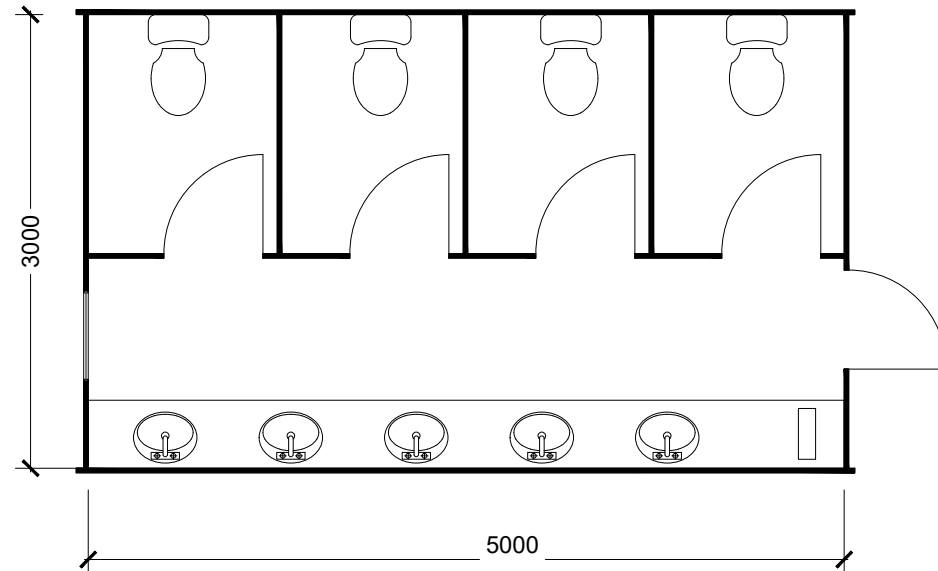

Front Elevation

Position of the door varies to suit the layout and usage

Rear Elevation

Position and size of windows vary to suit the layout and usage

Side Elevation

Side Elevation

Scale Bar - metres

Male Cloakroom

Female Cloakroom

GIA - 15.00m²
GEA - 15.76m²

CLOAKROOM PODS

Berry Bank Park, Oddington

Date - Dec 2022

Scale - 1:50 @ A3